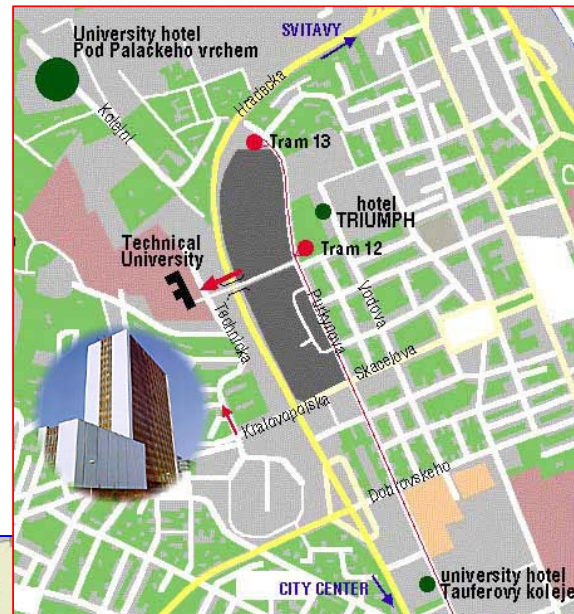

**Conference Venue**

This year the MENDEL 2010 Soft Computing Conference is organized on the cover of **Brno University of Technology**

**Faculty of Mechanical Engineering**

In Czech language:

**Vysoké učení technické v Brně  
Fakulta strojního inženýrství**

Address: Technická 2/2896  
616 69 Brno  
Czech Republic, EU  
[www.fme.vutbr.cz](http://www.fme.vutbr.cz)

Registration: **Building A1/A5  
Room No. U8**

**Brno Geographic information**

*Coordinates* 49° 12' North latitude  
16° 34' East longitude